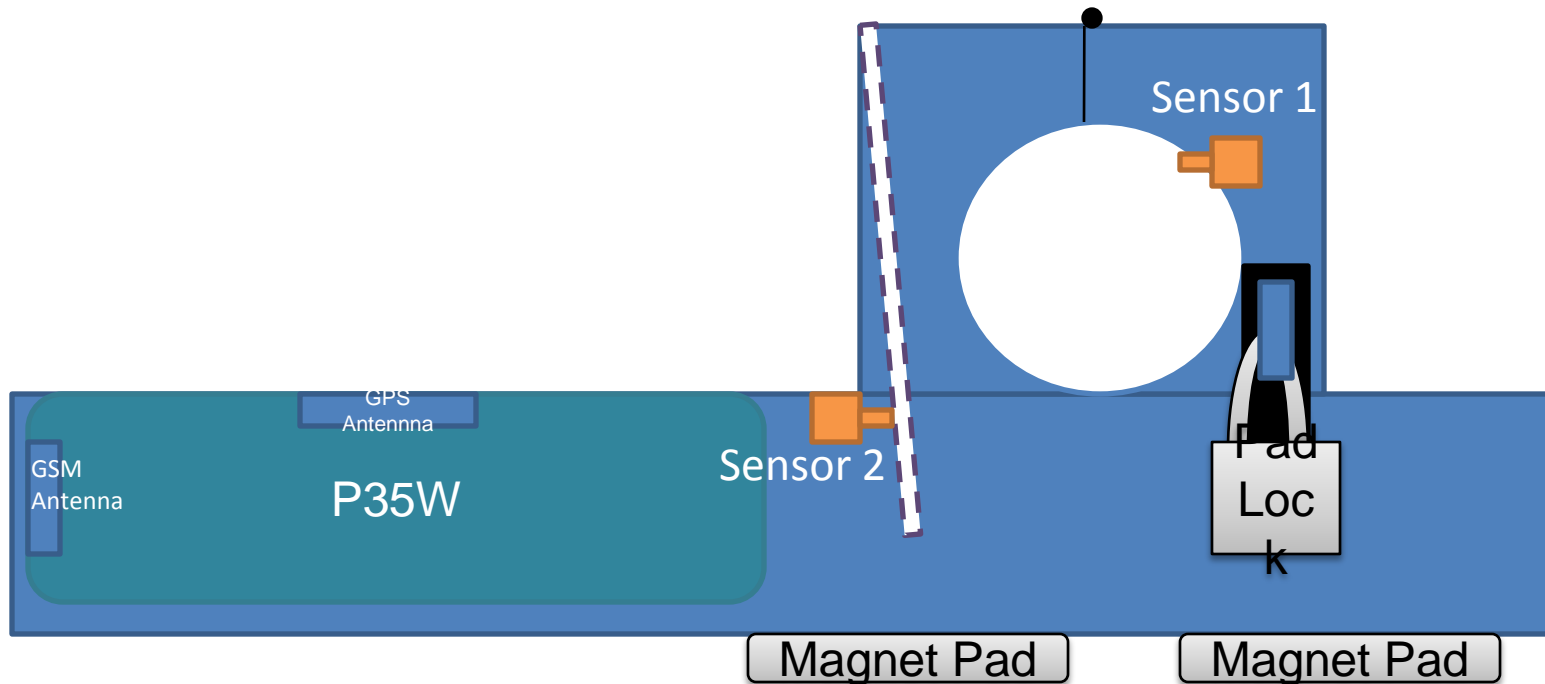

## CAUTION !!!

Magnet Pad on housing are strong magnet. Handle with Care!!!  
For this prototype, magnet pad are only mounted by double tape to housing.  
Final product will have magnet pad mounted by bolt to housing.

# Product Pictures

Insert  
SIM card

Charge the Battery via  
Red (+) and Black (-) Cables  
+6-36V dc

# Container Tracker Mechanism