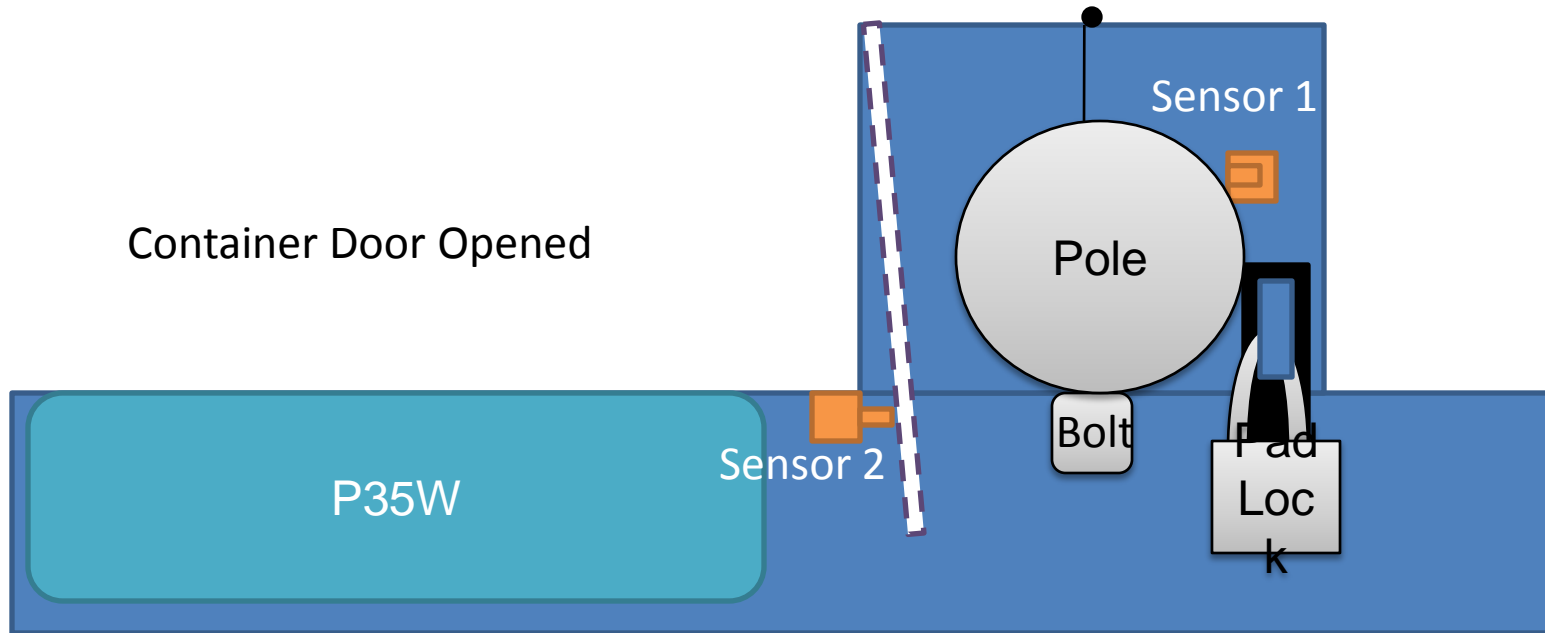

Condition 2

PANIC	PARK
Activated	Activated

Send PANIC Alert
Real Time Tracking when Vehicle Move