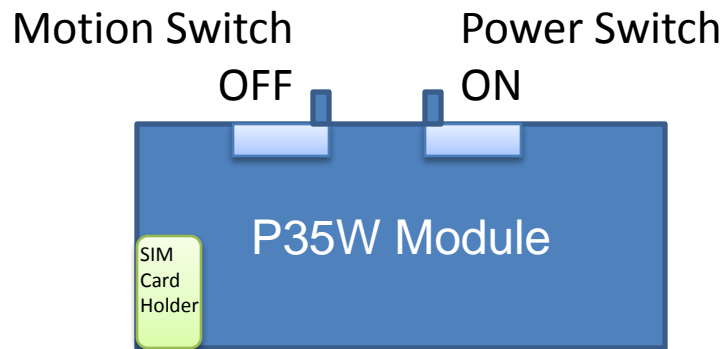

Container Tracker Mechanism