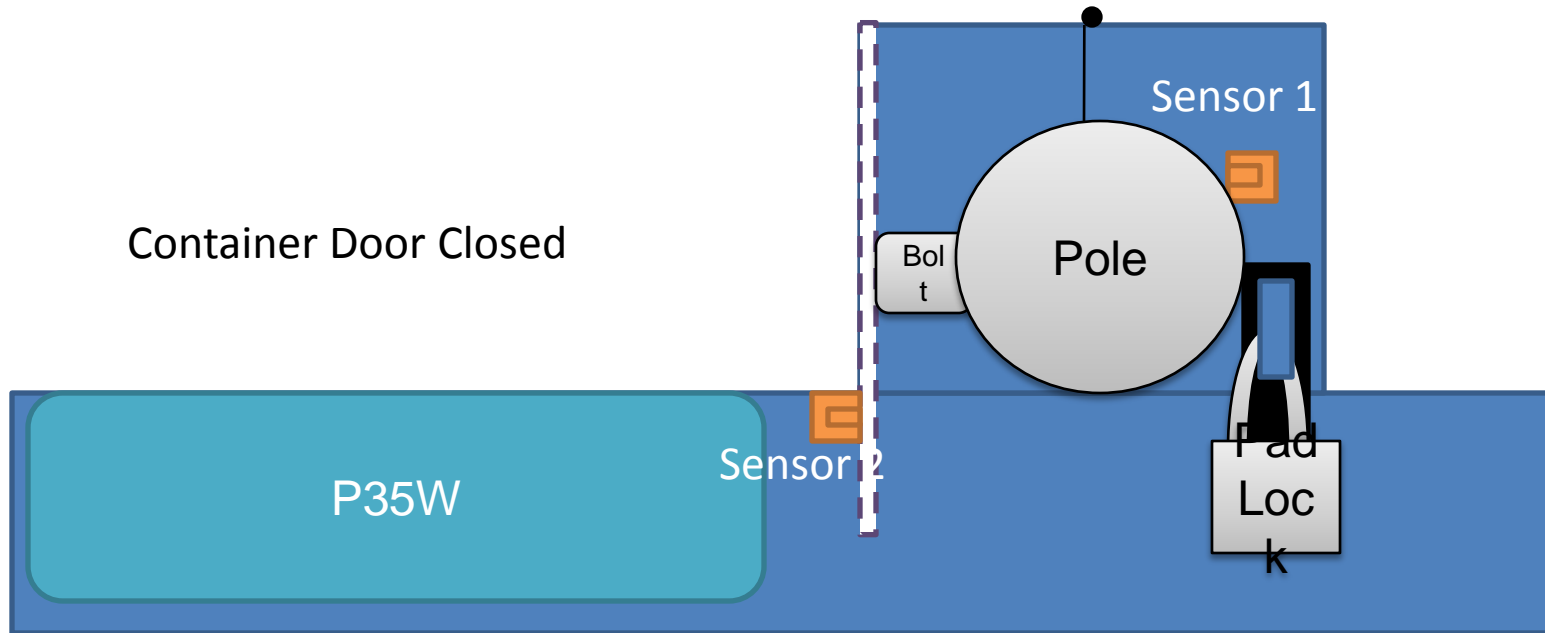

Condition 1

PANIC	PARK
NOT Activated	Activated

Real Time Tracking when Vehicle move